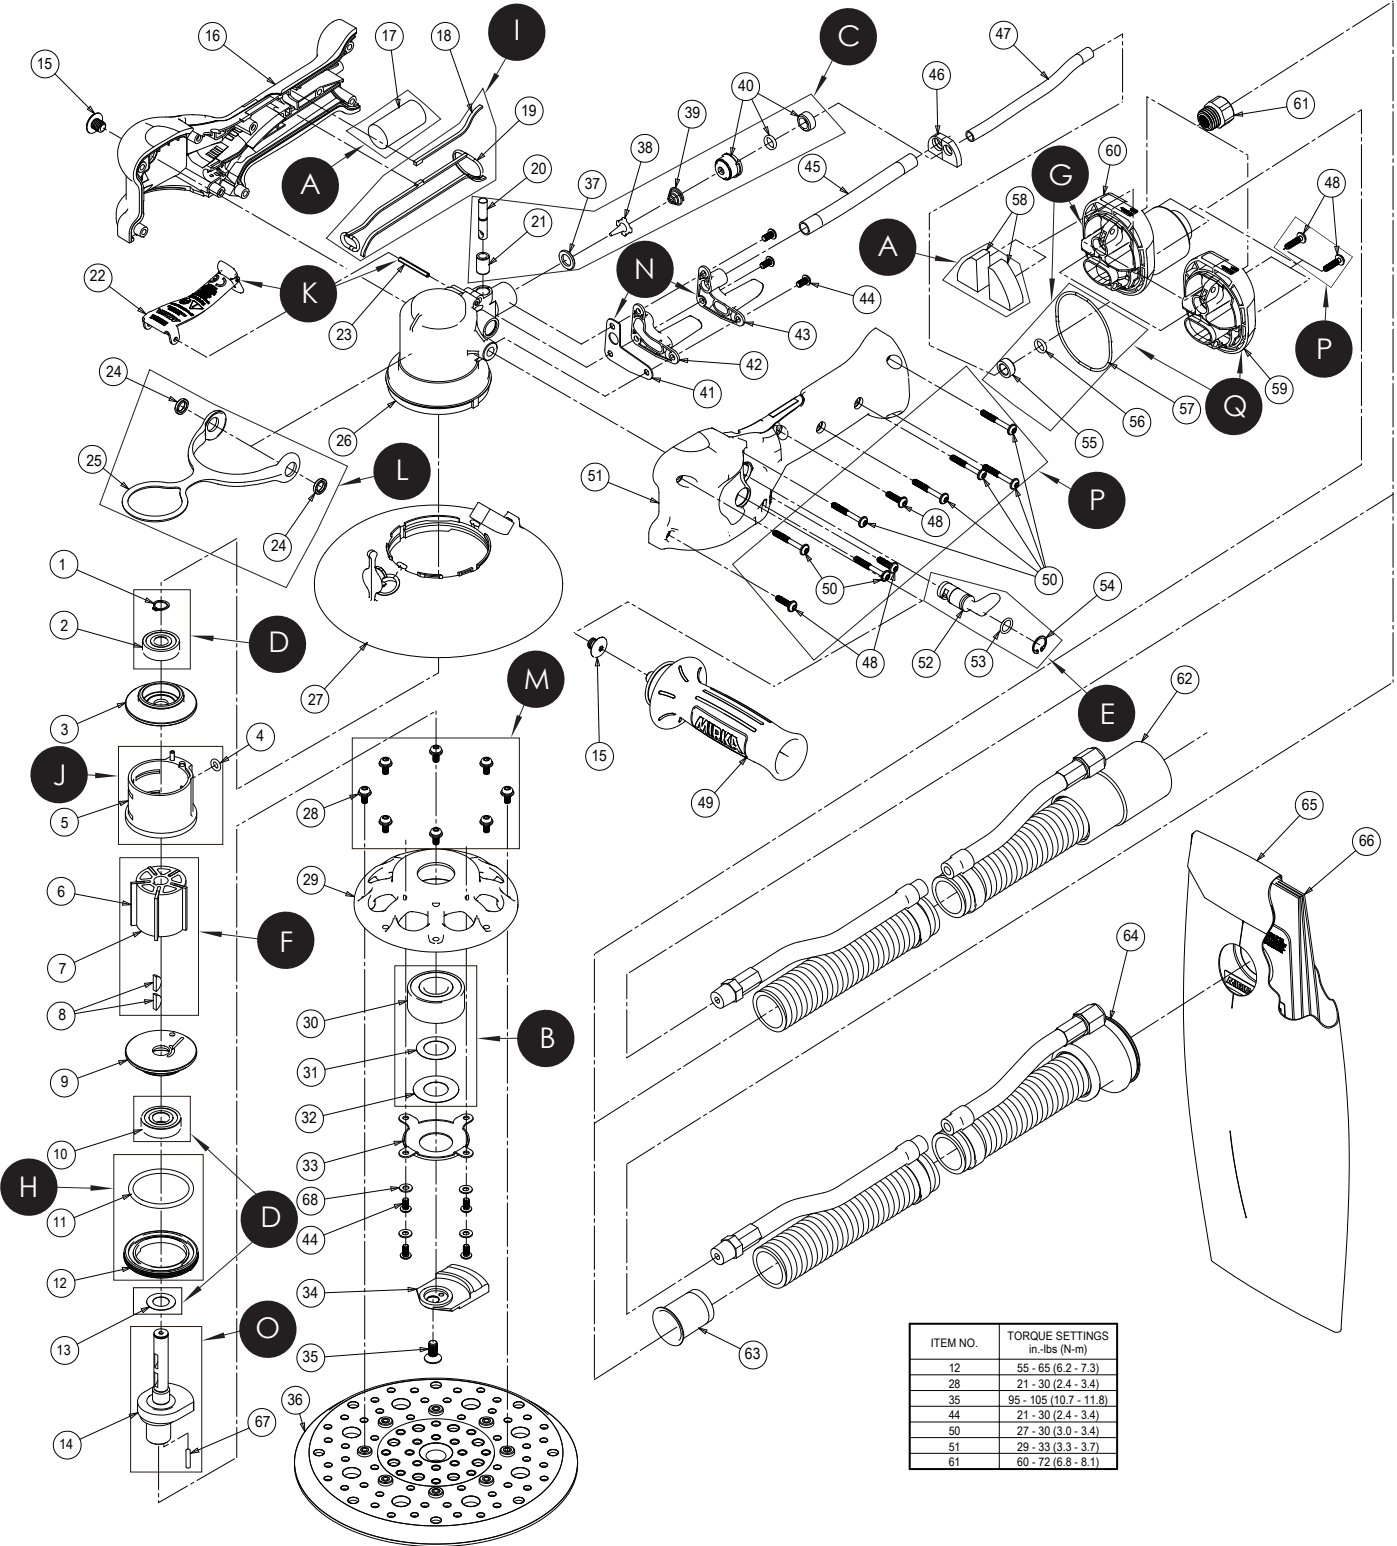

Exploded view of ROS2 850, 200 mm

Updated 18.03.2022

ITEM NO.	TORQUE SETTINGS in.-lbs (N·m)
12	55 - 65 (6.2 - 7.3)
28	21 - 30 (2.4 - 3.4)
35	95 - 105 (10.7 - 11.8)
44	21 - 30 (2.4 - 3.4)
50	27 - 30 (3.0 - 3.4)
51	29 - 33 (3.3 - 3.7)
61	60 - 72 (6.8 - 8.1)

ROS2 850, 200 mm Spare Part kits

Note! Repairs done by non-authorized repairer will breach the Mirka warranty.

Mirka Code	Item	Description	Kit	QTY	Part No
8994026011		Muffler kit (CV & NV)			MPA2214
	17	Muffler Insert	A	1	MPA0032
	58	Muffler (CV & NV)		2	MPA0776
8994823011		Spindle Bearing kit			MPA2625
	30	Double Row Bearing	B	1	MPA2559
	31	Spacer		1	MPA2560
	32	Dust Shield		1	MPA2581
8994024011		Air Inlet kit			MPA2216
	20	Valve Stem Assembly		1	MPA0655
	21	Valve Sleeve		1	MPA0015
	37	Valve Seat	C	1	MPA0009
	38	Valve		1	MPA0007
	39	Valve Spring		1	MPA0014
	40	Airline Seal Assembly		1	MPA0730
8993019811		Endplate Bearing kit			MPA0799
	1	Retaining Ring	D	1	MPA0040
	2	Bearing		1	MPA0021
	10	Bearing		1	MPA0019
	13	Dust Shield		1	MPA2541
8994025511		Speed Valve kit			MPA2218
	52	Speed Valve	E	1	MPB0183
	53	O-Ring		1	MPA0043
	54	Retaining Ring		1	MPA0039
8994020611		Rotor, Vanes and Keys kit			MPA2220
	6	Vanes	F	5	MPA0445
	7	Rotor		1	MPB0118
	8	Key		2	MPA0041
8994026711		Vacuum Endcap kit			MPA2222
	55	Inlet Captive Ring	G	1	MPA0510
	56	O-Ring		1	MPA0509
	57	O-Ring (CV & NV)		1	MPA0628
60	Inlet/Exhaust End Cap Assembly (CV & DB)	1		MPA1294	
8993007911		Lock Ring and O-Ring kit			MPA0993
	11	O-Ring 39.4 x 3.1 mm	H	1	MPA0045
	12	Lock Ring		1	MPA0001
8994012911		Housing Seal kit			MPA2531
	18	Top Housing Seal	I	1	MPA1218
	19	Motor Housing Seal		1	MPB0290
8994020411		Cylinder and O-Ring kit			MPA2593
	4	O-Ring 5 x 2 mm	J	1	MPA0042
	5	Cylinder		1	MPA0441
8994802211		Lever kit 5,0 mm			MPA2733
	22	Safety Lever Assembly 5.0 mm (3/16 In.) Orbit	K	1	MPA2588
	23	Cylinder Spring Pin		1	MPA0004
8994023111		Hanger and Spacer Ring kit			MPA2832
	24	Spacer Ring	L	2	MPA1865
	25	Hanger		1	MPB0420