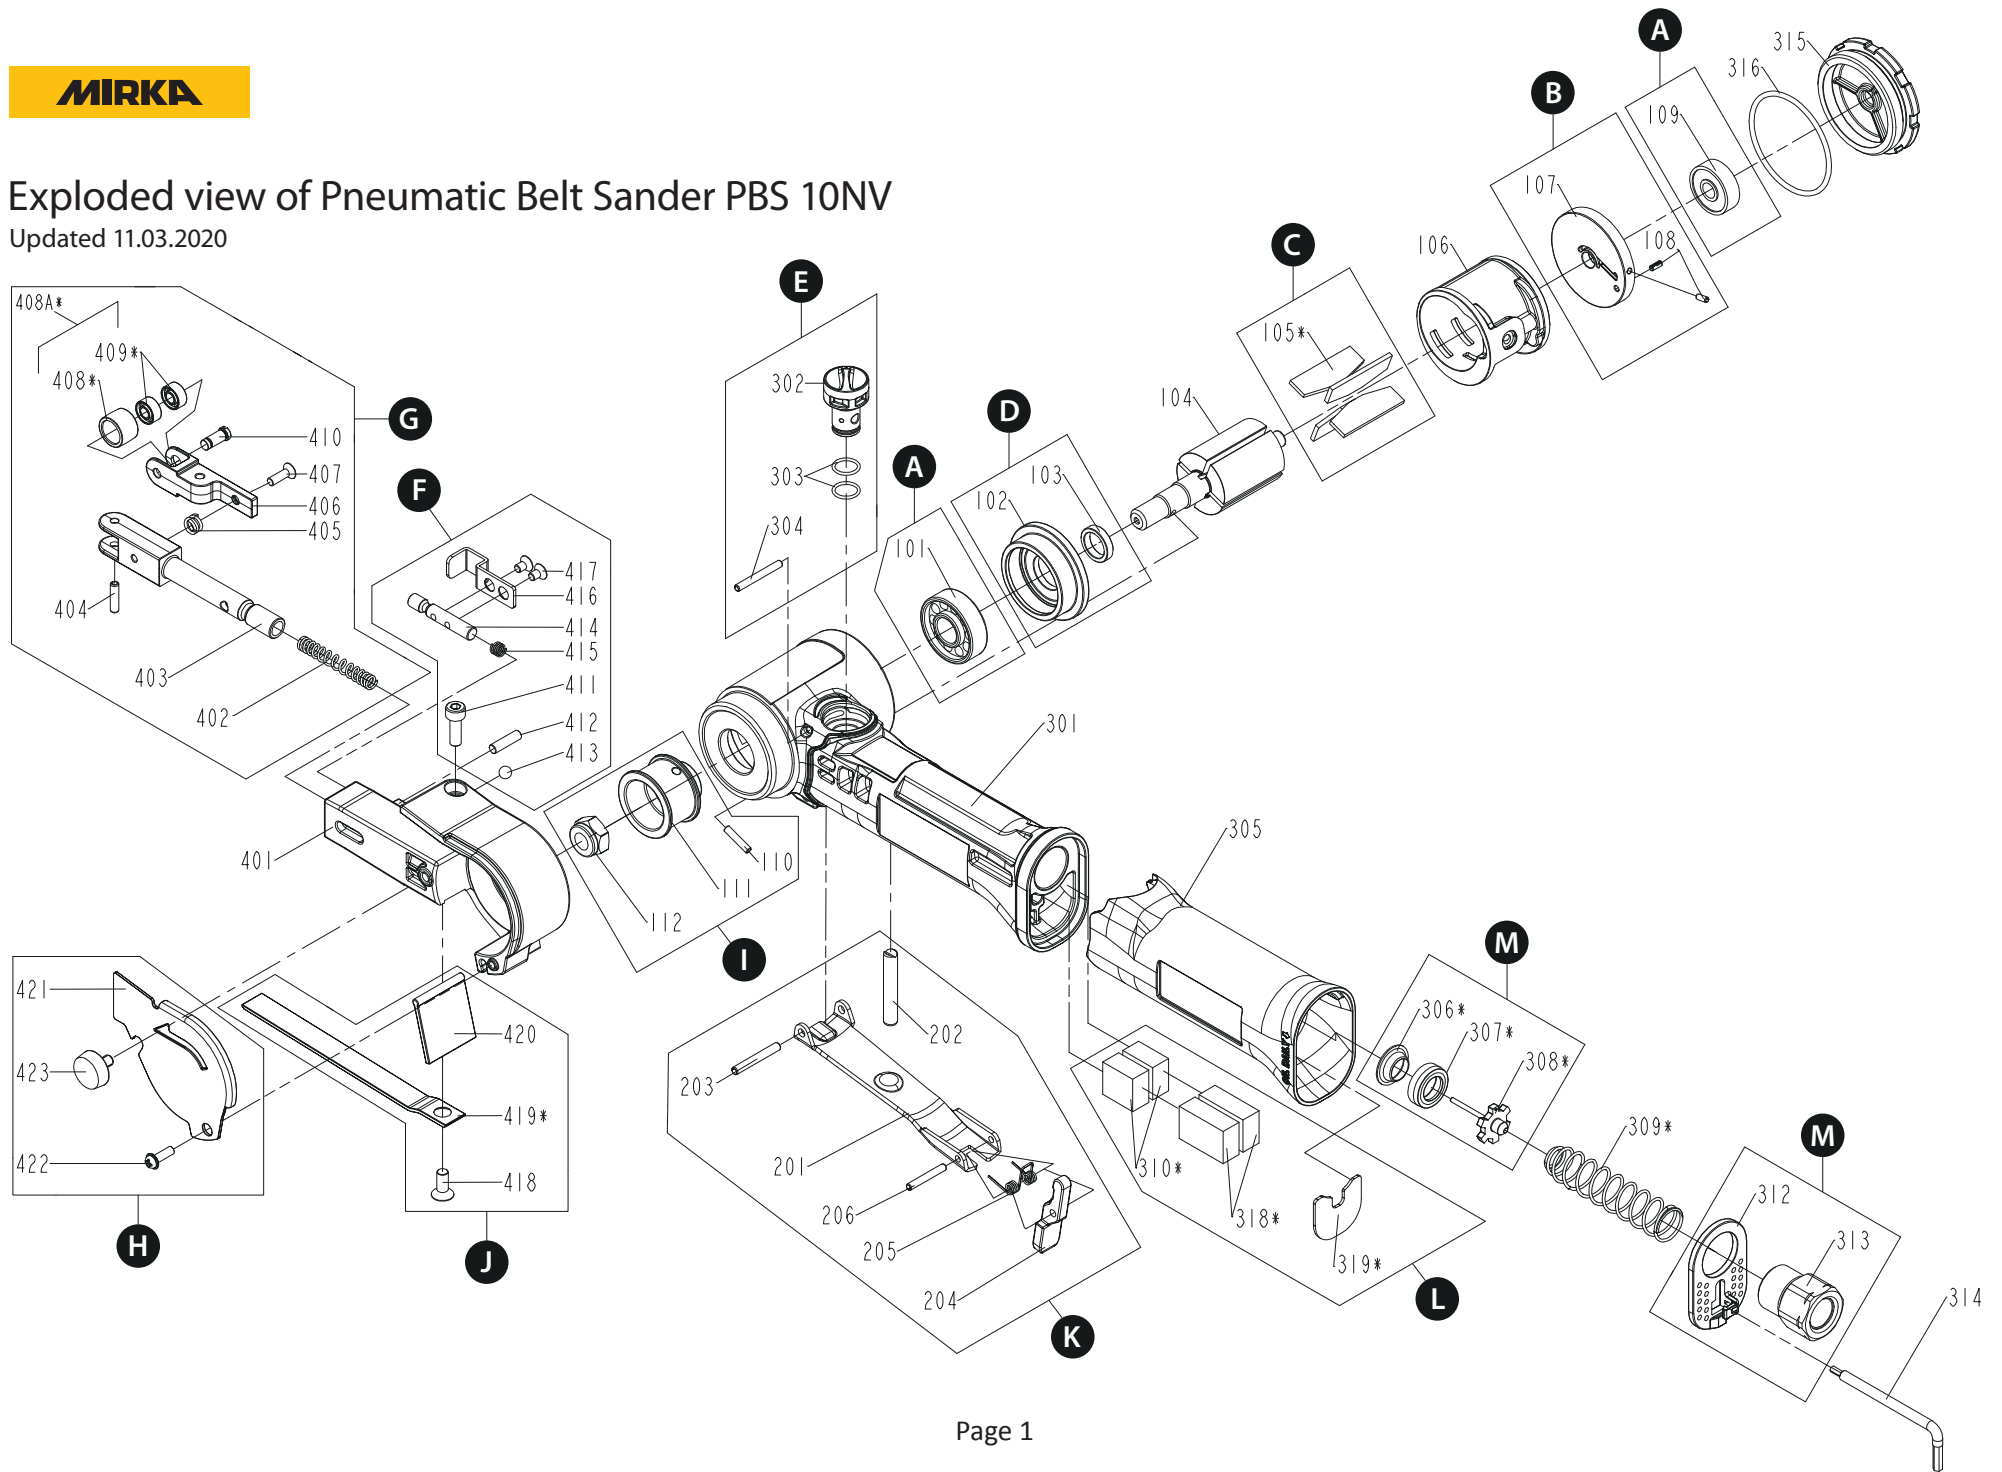

Exploded view of Pneumatic Belt Sander PBS 10NV

Updated 11.03.2020

Pneumatic Belt Sander PBS 10NV Spare Part kits

Note! Repairs performed by non-authorized repairer will breach the Mirka warranty.

Mirka Code	Item	Description	Kit	QTY	Part No
8995122101		End Plate Bearing kit			MPP8000
	101	Bearing	A	1	MPP1101
	109	Bearing		1	MPP1109
8995111071		Rear End Plate kit			MPP8001
	107	Rear End Plate	B	1	MPP1107
	108	Spring Pin		2	MPP1108
8995111051		Vanes kit	C		MPP8002
	105	Vanes		4	MPP1105
8995111021		Front Bearing Plate kit			MPP8003
	102	Front Bearing Plate	D	1	MPP1102
	103	Rotor Washer		1	MPP1103
8995113021		Speed Valve kit			MPP8004
	302	Speed Valve	E	1	MPP1302
	303	O-Ring		2	MPP1303
	304	Spring Pin		1	MPP1304
8995114111		Belt Tightening kit			MPP8005
	411	Lock Screw	F	1	MPP1411
	412	Pin		1	MPP1412
	413	Ball		1	MPP1413
	414	Location Block		1	MPP1414
	415	Positioning Spring		1	MPP1415
	416	Release Switch		1	MPP1416
	417	Screw		2	MPP1417
8995114031		Tension Arm kit			MPP8006
	402	Spring	G	1	MPP1402
	403	Tension Arm		1	MPP1403
	404	Spring Pin		1	MPP1404
	405	Spring		1	MPP1405
	406	Adjust Arm		1	MPP1406
	407	Flat Screw		1	MPP1407
	408	Idle Pulley		1	MPP1408
	409	Bearing		2	MPP1409
	410	Pin		1	MPP1410
8995114211		Belt Cover kit			MPP8007
	421	Cover	H	1	MPP1421
	422	Screw		1	MPP1422
	423	Hand Bolt		1	MPP1423
8995111101		Drive Pulley kit			MPP8008
	110	Pin	I	1	MPP1110
	111	Drive Pulley		1	MPP1111
	112	Lock Nut		1	MPP1112