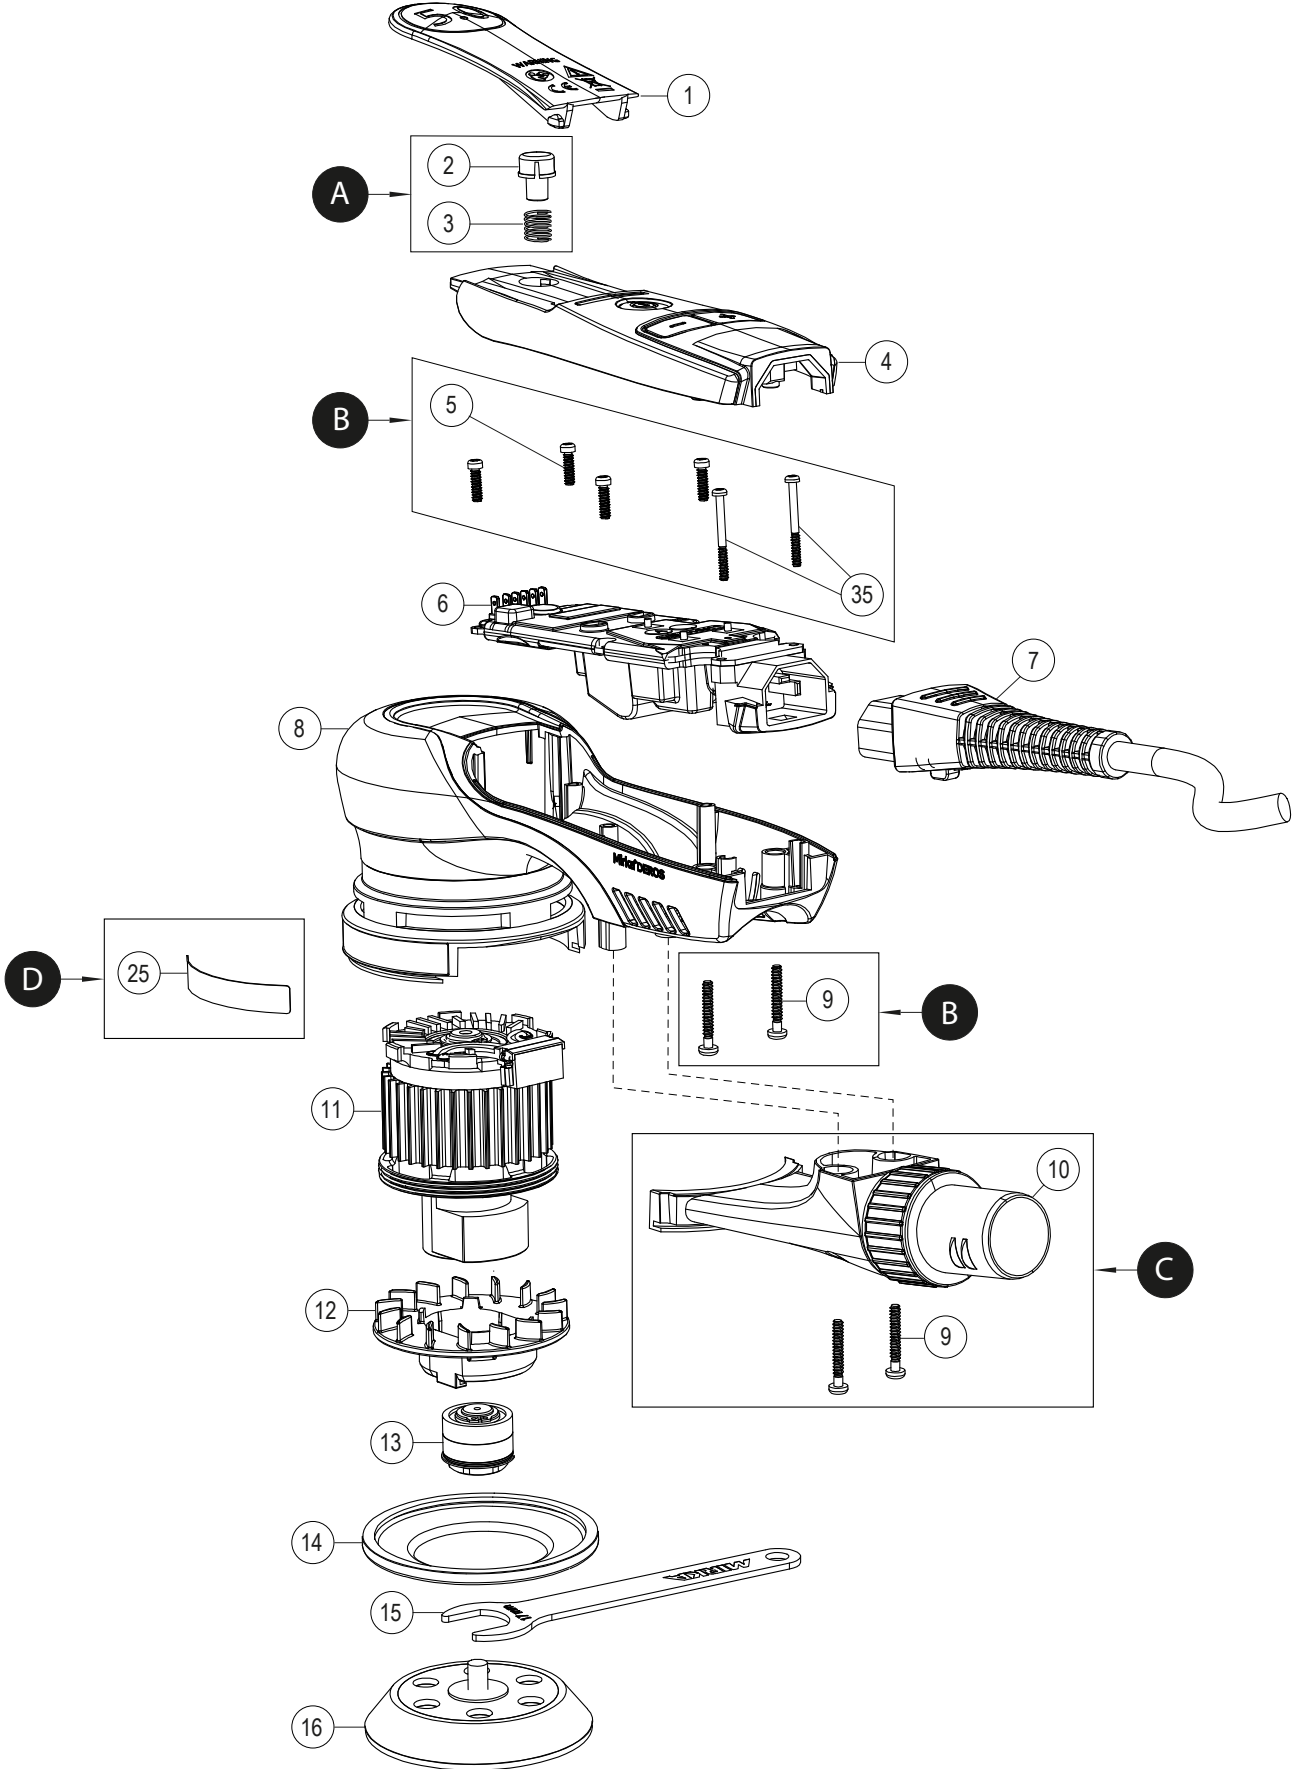

Exploded view of DEROS 77 mm (220-240V)

Updated 12.04.2022

DEROS 77 mm Spare Part kits (220-240V)

Electrical tool must be serviced by a qualified repair person and in accordance with national requirements.

Separate spare parts on next page.

DEROS 77 mm Spare Parts (220-240V)

Mirka Code	Item	Description	Kit	Qty	Tightening torque
MIE6210111	1	Lever 2,5 mm (77 & 150 mm)		1	
MIE6510111	1	Lever 5,0 mm (77, 125 & 150 mm)		1	
	2	Start Button	A	1	
	3	Start Button Spring	A	1	
MIE6510411	4	Cover Plate		1	
	5	Screw 2,5 x 10 mm	B	4	0,5 Nm/0,4 ft-lb
MIE6510611	6	Speed Controller *		1	
MIE6510611CN	6	Speed Controller CN*		1	
MIE9016011	7	Rewireable Mains Cable 4,3m CE 230V EU		1	
MIE9017011	7	Rewireable Mains Cable 4,3m CE 230V UK		1	
MIE9017111	7	Rewireable Mains Cable 4,3m CE 230V CH		1	
MIE9017511	7	Rewireable Mains Cable 4,3m CE 230V ANZ		1	
MIE9017611	7	Rewireable Mains Cable 4,3m CE 230V ARG		1	
MIE9017411	7	Rewireable Mains Cable 4,3m 230V CN		1	
MIE3520811	8	Housing		1	
	9	Housing Screw 3,0 x 25 mm	B,C	2,2	1,4 Nm/1,0 ft-lb
	10	Swivel Exhaust	C	1	
MIE3221111	11	Motor 2,5 mm/30 g Pad (77 mm)*		1	25 Nm/18,4 ft-lb
MIE3521111	11	Motor 5,0 mm/30 g Pad (77 mm)*		1	25 Nm/18,4 ft-lb
MIE3511211	12	Fan 2,5/5,0mm/30g Pad (77 mm)		1	
MIE3521311	13	Spindle Bearing kit		1	
MIE3512211	14	Brake Seal		1	
8993008013	15	Pad Wrench 17mm		1	
8294791211	16	Backing Pad 77mm 1/4" Grip 6H Medium		1	
	25	Type Label	D	1	
	35	Screw 2,5 x 25 mm	B	1	0,5 Nm/0,4 ft-lb